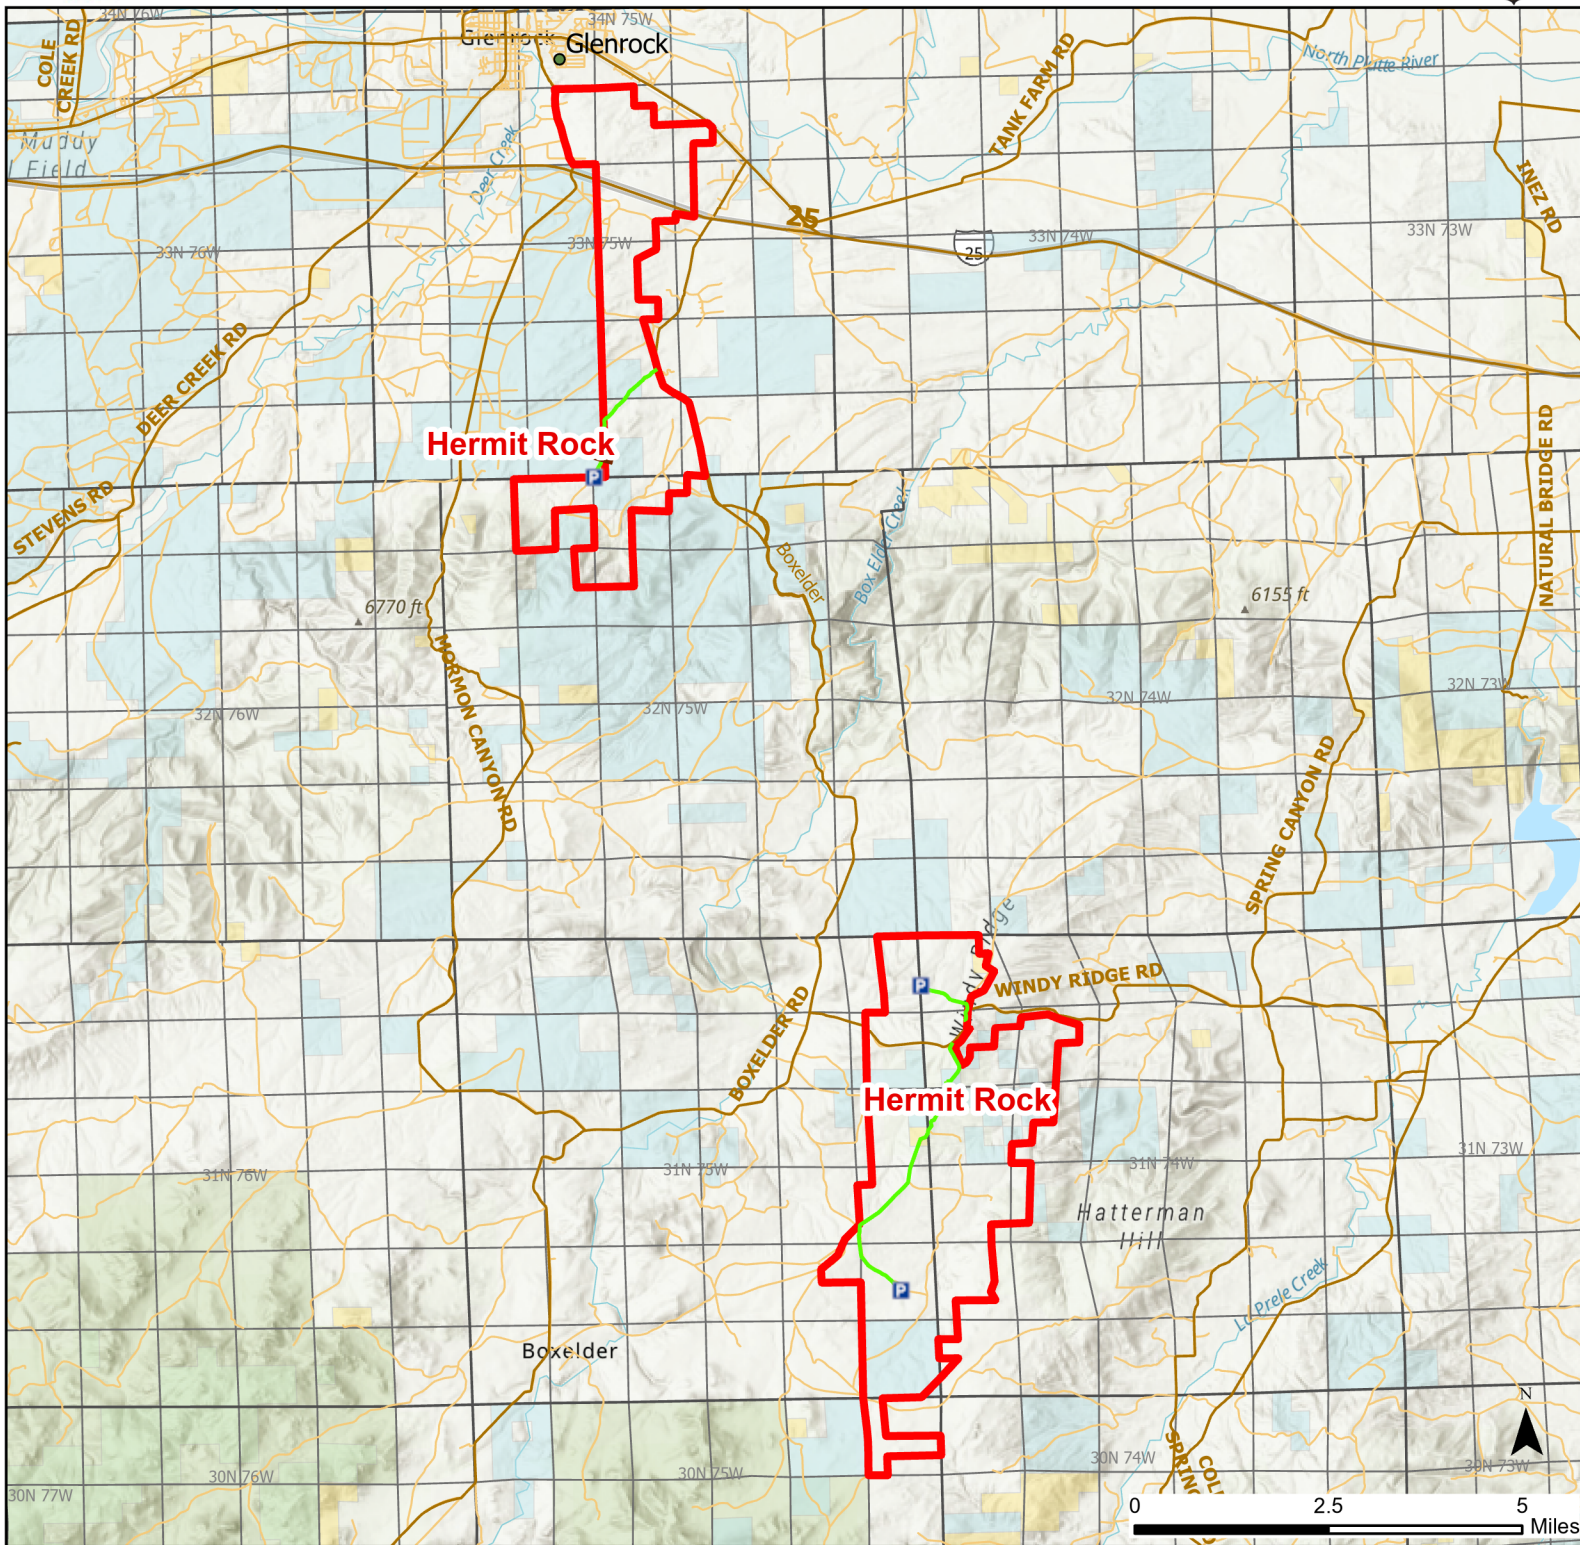

Hermit Rock Hunter Management Area

2023 Hunt
Season

Parking	Closed Road	Boundary	Limited Range Weapons and Archery	State
Coupon Box	Roads	County Boundaries	Archery Only	DOD
Road Closed	HMA Ownership	Other	CLOSED	BLM
Open Road				Wyoming Game & Fish Dept.
Special Conditions Apply				Forest Service
				Private

Species allowed to hunt: Antelope, White-tailed Deer, Elk

See Ranch Rules for More Information and Restrictions

Hunter Management Area rules apply only to those lands enrolled in the HMA.

This map is for visual use, assistance and general location only, does not represent a survey, and is not to be used for legal conveyance. Hunt Area boundaries are approximate, consult Game and Fish Hunting Regulations for descriptions and restrictions. Access to these private lands for any commercial activity must be gained by contacting the individual landowner(s) directly.